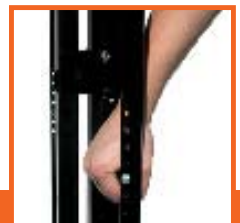

Admiral Meatrack

Het Admiral Meatrack is het meest flexibele Meatrack in zijn soort. Het biedt u de mogelijkheid om zowel de onderlinge inhanghoogte tussen de armaturen als de Meatracklengte te variëren en aan te passen op elk gewenst moment.

Lengte van het Meatrack vrij instelbaar

De lengte van het Meatrack is traploos instelbaar door gebruik te maken van vier kokerprofielen, de z.g. lengteprofielen. Naast de standaard lengtematen is elke andere tussenmaat ook mogelijk. Zo kan elk Meatrack eenvoudig worden aangepast aan uw eigen lengte.

Ophanghoogte elke 2 cm instelbaar

De basis van elk Meatrack bestaat uit 2 stabiele zijwanden. Deze zijn voorzien van 90 montagegaten met een onderlinge afstand van 2 cm. Hieraan worden de gaffels naar eigen inzicht gemonteerd voor een optimale hoogteindeling van uw Meatrack.

Handgreep in hoogte verstelbaar

Het Meatrack wordt geleverd met 4 handgrepen. Deze kunnen op meerdere hoogtes worden gemonteerd. Hierdoor zijn de handgrepen optimaal instelbaar aan uw eigen lichaamslengte.

Kleinere wielbasis

Het Meatrack wordt standaard geleverd met 4 stevige zwenkwielen, gemonteerd aan de buitenzijde van het Meatrack. De wielen kunnen tevens naar binnen worden geplaatst. Hiervoor zijn optioneel extra lengtebuizen leverbaar.

Admiral Meatrack

The Admiral Meatrack is the most flexible Meatrack of its kind. It offers you the opportunity of adjusting the height between bars with luminaires as well as adjusting the length of the Meatrack at any moment.

Adjustable in length