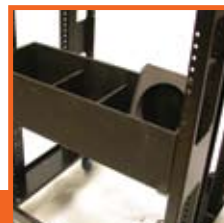

Admiral Meatrack

Het Admiral Meatrack is het meest flexibele Meatrack in zijn soort. Het biedt u de mogelijkheid om zowel de onderlinge inhanghoogte tussen de armaturen als de Meatracklengte te variëren en aan te passen op elk gewenst moment.

Lengte van het Meatrack vrij instelbaar

De lengte van het Meatrack is traploos instelbaar door gebruik te maken van vier kokerprofielen, de z.g. lengteprofielen. Naast de standaard lengtematen is elke andere tussenmaat ook mogelijk. Zo kan elk Meatrack eenvoudig worden aangepast aan uw eigen lengte.

Ophanghoogte elke 2 cm instelbaar

De basis van elk Meatrack bestaat uit 2 stabiele zijwanden. Deze zijn voorzien van 90 montagegaten met een onderlinge afstand van 2 cm. Hieraan worden de gaffels naar eigen inzicht gemonteerd voor een optimale hoogteindeling van uw Meatrack.

Handgreep in hoogte verstelbaar

Het Meatrack wordt geleverd met 4 handgrepen. Deze kunnen op meerdere hoogtes worden gemonteerd. Hierdoor zijn de handgrepen optimaal instelbaar aan uw eigen lichaamslengte.

Kleinere wielbasis

Het Meatrack wordt standaard geleverd met 4 stevige zwenkwielen, gemonteerd aan de buitenzijde van het Meatrack. De wielen kunnen tevens naar binnen worden geplaatst. Hiervoor zijn optioneel extra lengtebuizen leverbaar.

Admiral Meatrack

The Admiral Meatrack is the most flexible Meatrack of its kind. It offers you the opportunity of adjusting the height between bars with luminaires as well as adjusting the length of the Meatrack at any moment.

Adjustable in length