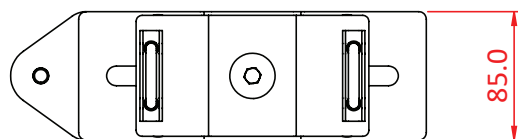

Swivel Arm - Sixtrack Mounted

Product Data Sheet

A Swivel Arm mounted to a Six Track carriage	
Part Nos	T84520 T84525 - Supplied with 25mm x 2.0m Tube
Material	S275 Mild Steel
Finish	Powder Painted
WLL	Not rated

T84520

Dimensions in mm