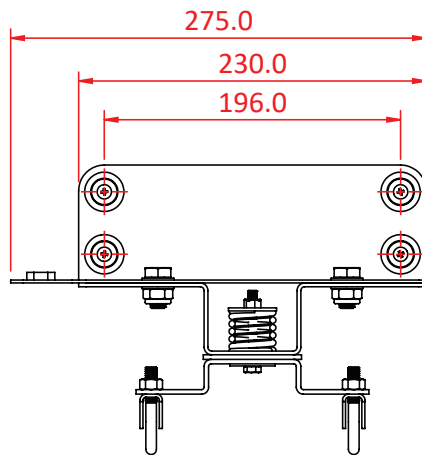

Swivel Arm - Sixtrack Mounted

Product Data Sheet

A Swivel Arm mounted to a Six Track carriage	
Part Nos	T84520 T84525 - Supplied with 25mm x 2.0m Tube
Material	S275 Mild Steel
Finish	Powder Painted
WLL	Not rated

T84520

Dimensions in mm

T84521