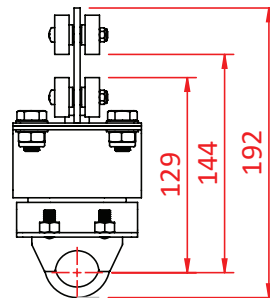

Swivel Arm - Sixtrack Mounted

Product Data Sheet

A Swivel Arm mounted to a Six Track carriage	
Part Nos	T84520 T84525 - Supplied with 25mm x 2.0m Tube
Material	S275 Mild Steel
Finish	Powder Painted
WLL	Not rated

T84520

Dimensions in mm

T84521