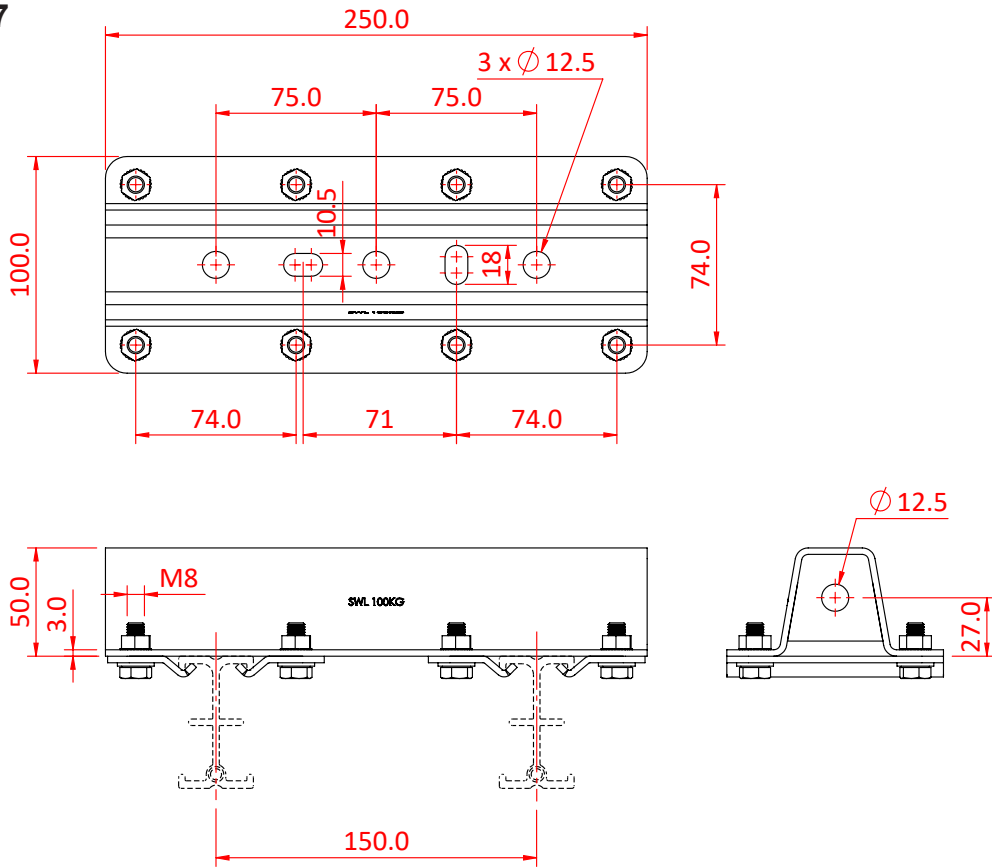

# Studio Rail 60 - Suspension Bracket with Wall Fixing

Studio Rail 60 Ceiling Bracket with Wall Tie	
<b>Part Nos</b>	T84116 - Single Rail T84117 - Double Rail T84118 - Triple Rail
<b>Fixing holes</b>	Ø12.5mm
<b>Material</b>	CR4 Mild Steel Fixings Grade 8.8
<b>Finish</b>	Powder Painted Black
<b>WLL</b>	100Kg
<b>Safety Factor</b>	5:1

T84116

Dimensions in mm

T84117

T84118