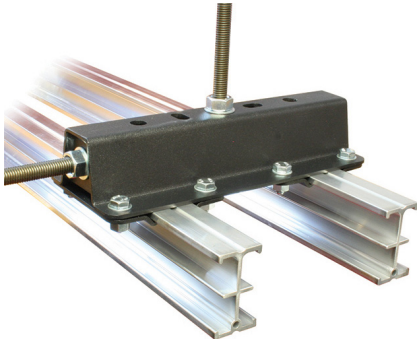

# Studio Rail 60 - Suspension Bracket with Wall Fixing

Studio Rail 60 Ceiling Bracket with Wall Tie	
<b>Part Nos</b>	T84116 - Single Rail T84117 - Double Rail T84118 - Triple Rail
<b>Fixing holes</b>	Ø12.5mm
<b>Material</b>	CR4 Mild Steel Fixings Grade 8.8
<b>Finish</b>	Powder Painted Black
<b>WLL</b>	100Kg
<b>Safety Factor</b>	5:1