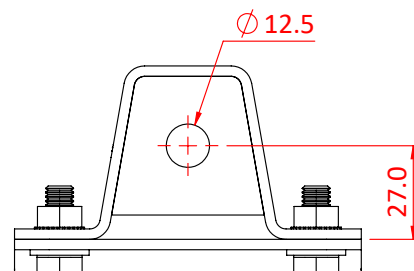

Product Data Sheet

Studio Rail 60 - Suspension Bracket with Wall Fixing

Studio Rail 60 Ceiling Bracket with Wall Tie	
Part Nos	T84116 - Single Rail T84117 - Double Rail T84118 - Triple Rail
Fixing holes	Ø12.5mm
Material	CR4 Mild Steel Fixings Grade 8.8
Finish	Powder Painted Black
WLL	100Kg
Safety Factor	5:1

T84116

Dimensions in mm