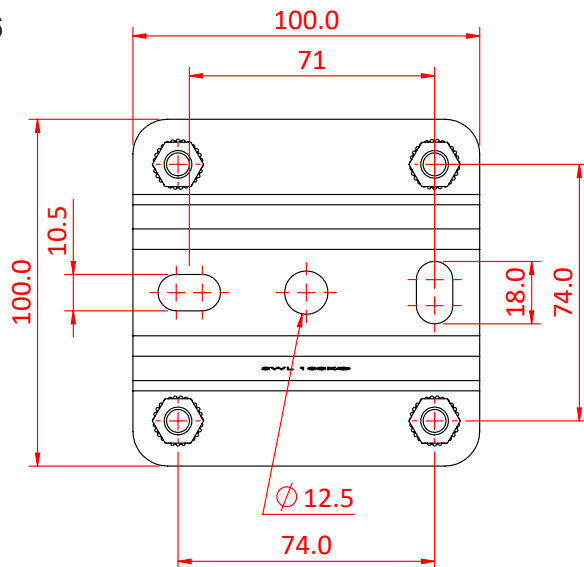

# Studio Rail 60 - Suspension Bracket with Wall Fixing

Studio Rail 60 Ceiling Bracket with Wall Tie	
<b>Part Nos</b>	T84116 - Single Rail T84117 - Double Rail T84118 - Triple Rail
<b>Fixing holes</b>	Ø12.5mm
<b>Material</b>	CR4 Mild Steel Fixings Grade 8.8
<b>Finish</b>	Powder Painted Black
<b>WLL</b>	100Kg
<b>Safety Factor</b>	5:1

T84116

Dimensions in mm

T84117

T84118