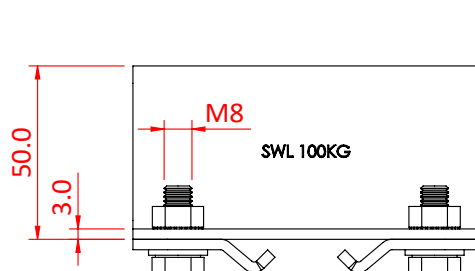

Product Data Sheet

Studio Rail 60 - Suspension Bracket with Wall Fixing

Studio Rail 60 Ceiling Bracket with Wall Tie	
Part Nos	T84116 - Single Rail T84117 - Double Rail T84118 - Triple Rail
Fixing holes	Ø12.5mm
Material	CR4 Mild Steel Fixings Grade 8.8
Finish	Powder Painted Black
WLL	100Kg
Safety Factor	5:1

T84116

Dimensions in mm