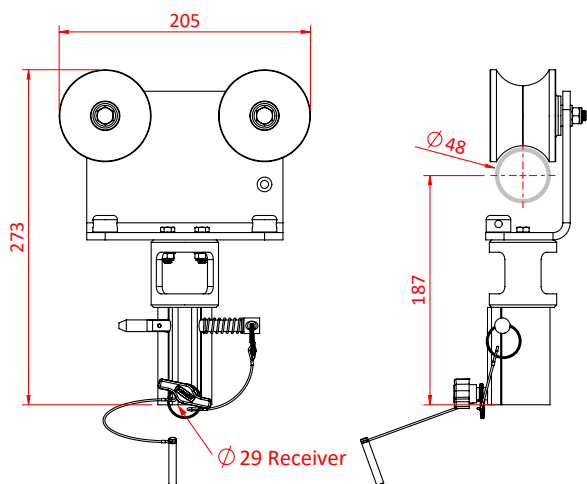

Slimline Barrel Trolleys

Product Data Sheet

Slimline Barrel Trolleys	
Part Nos	G1605 - Slimline Barrel Trolley G1645 - Braked Slimline Barrel Trolley
Tube Diameter	Ø48mm
Receiver	29mm
Materials	AW6082 Aluminium Nylon Grade 8.8 Fasteners
WLL	75Kg
Weight	2.5Kg

Dimensions in mm

G1605

G1645