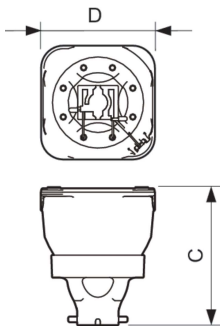

### Product data

General Information	
Cap-Base	-
Operating Position	UNIVERSAL [Any or Universal (U)]
Life to 50% Failures (Nom)	1,500 hour(s)
Light Technical	
Color Code	2
Luminous Flux	22,400 lm
Chromaticity Coordinate X (Nom)	296
Chromaticity Coordinate Y (Nom)	298
Correlated Color Temperature (Nom)	8000 K
Luminous Efficacy (rated) (Nom)	47 lm/W
Color rendering index (CRI)	-

Arc Length O (Nom)	1.2 mm
Operating and Electrical	
Power Consumption	470 W
Controls and Dimming	
Dimmable	Yes
Mechanical and Housing	
Net Weight (Piece)	136.600 g
Product Data	
Order product name	MSD Platinum 20 R 1CT/8

### Dimensional drawing

Product	D (max)	O	C (max)
MSD Platinum 20 R 1CT/8	58.5 mm	1.2 mm	72 mm