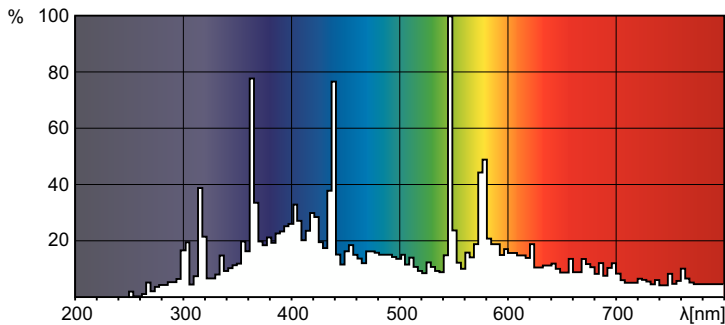

### Product data

General Information	
Cap-Base	-
Operating Position	UNIVERSAL [Any or Universal (U)]
Life to 50% Failures (Nom)	1,500 hour(s)
Light Technical	
Color Code	2
Luminous Flux	22,400 lm
Chromaticity Coordinate X (Nom)	296
Chromaticity Coordinate Y (Nom)	298
Correlated Color Temperature (Nom)	8000 K
Luminous Efficacy (rated) (Nom)	47 lm/W
Color rendering index (CRI)	-

### Photometric data

Spectral Power Distribution Colour - MSD Platinum 20 R 1CT/8