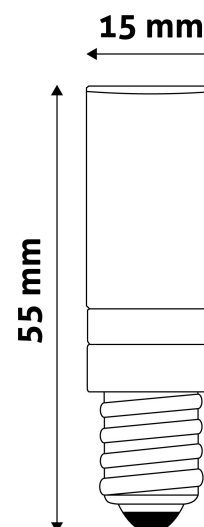

PRODUCT OUTLINE