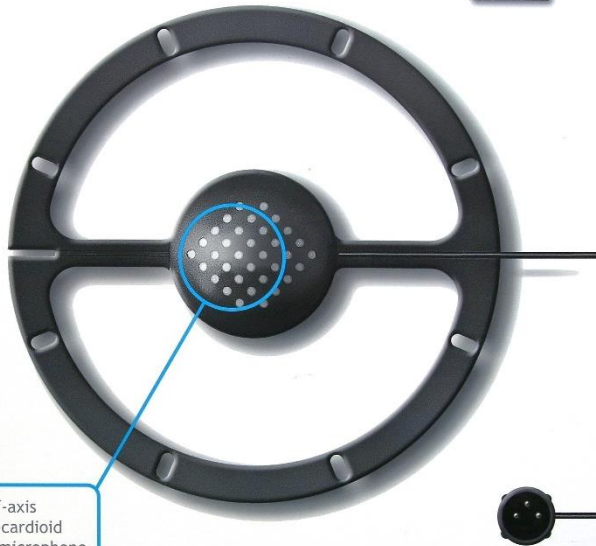

analogue guitar combos & speaker cabs close miking

off-axis
super-cardioid
dynamic microphone

The new alternative to replace or augment mikes on stands and their associated pitfalls; a revolutionary approach to analogue close-miking of guitar combos and cabinets.

Fast achieving word-wide status for reliability and performance. Now recognised as a significant innovation by amateur and professional guitar players, engineers, and record producers alike. **INTEGRAL**.

INTEGRAL - sound improvements

- Accurate and powerful **analogue** sound
- Helps **prevent overspill and feedback**
- **Ideal frequency range** and **extreme volume** capability
- Optimised **off-axis mounting**
- Very **high quality super-cardioid** microphone

INTEGRAL - technical improvements

- Quick, **easy fit-and-forget** speaker cab installation
- **Compact, robust** and lightweight
- **No power supplies** or batteries
- Greatly **reduced set-up times**