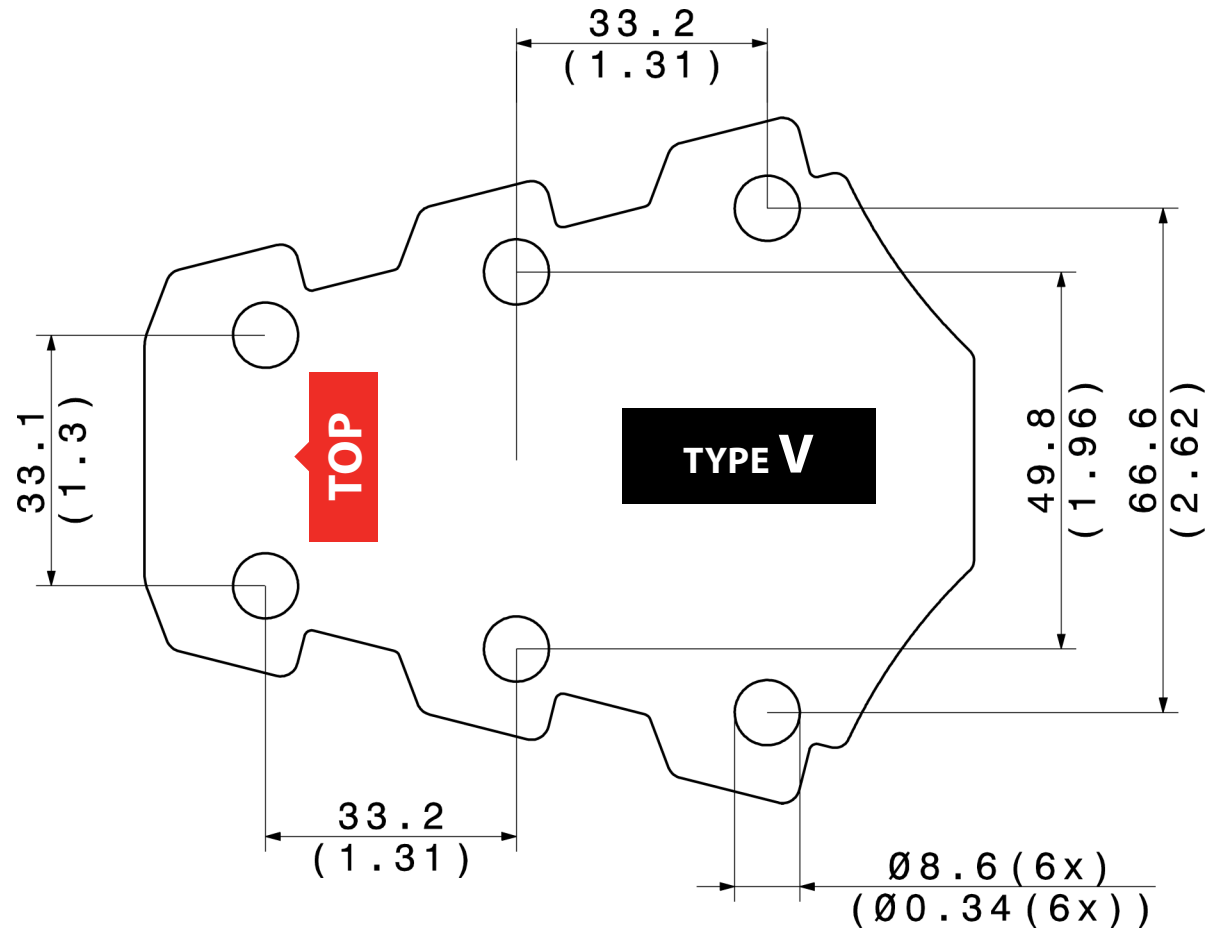

Type V

Gibson

Flying V 67er/84er Model
Flying V Ltd Edition Tribal
Flying V USA 1968

Hamer

Hamer Vector 2