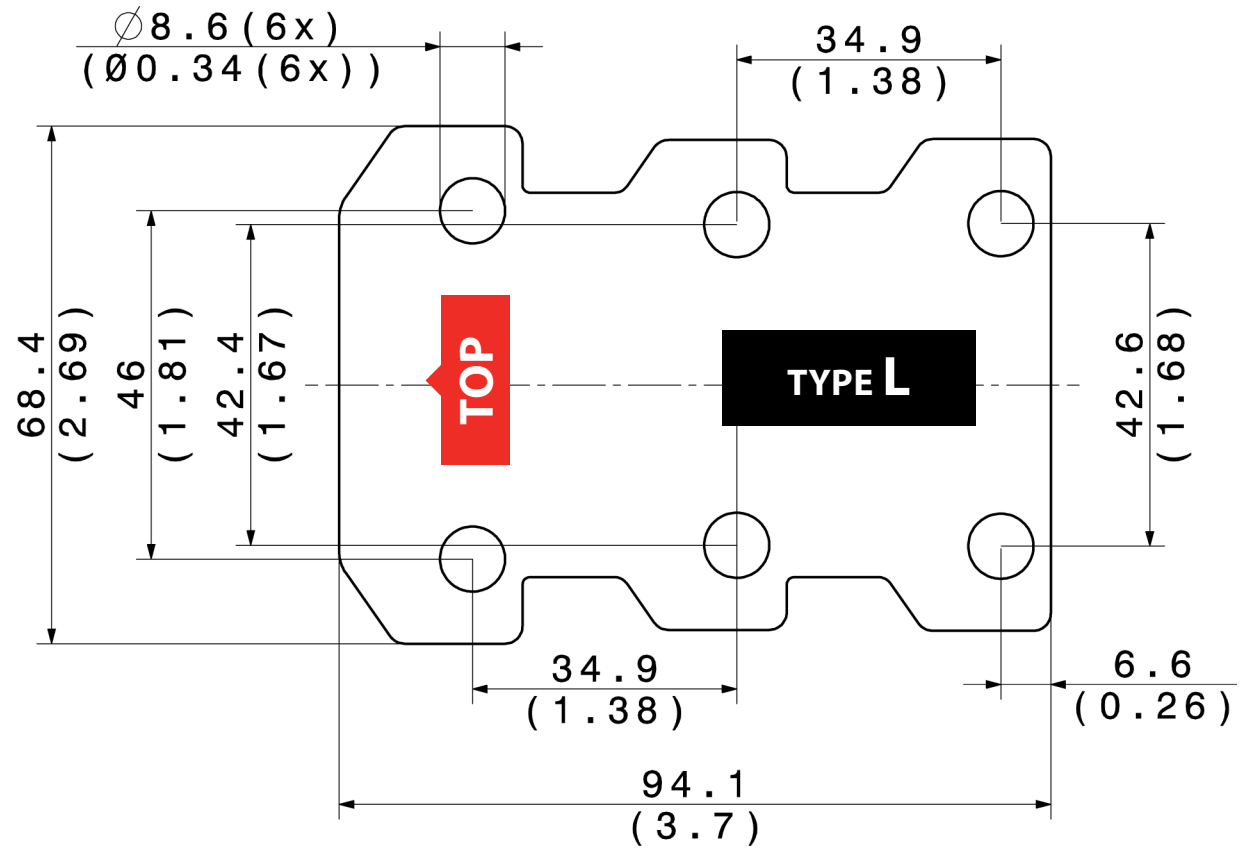

## Epiphone

All Models with Sloped Dovewing  
Dot Studio  
ES 339  
ES 339 Pro  
Casino John Lennon