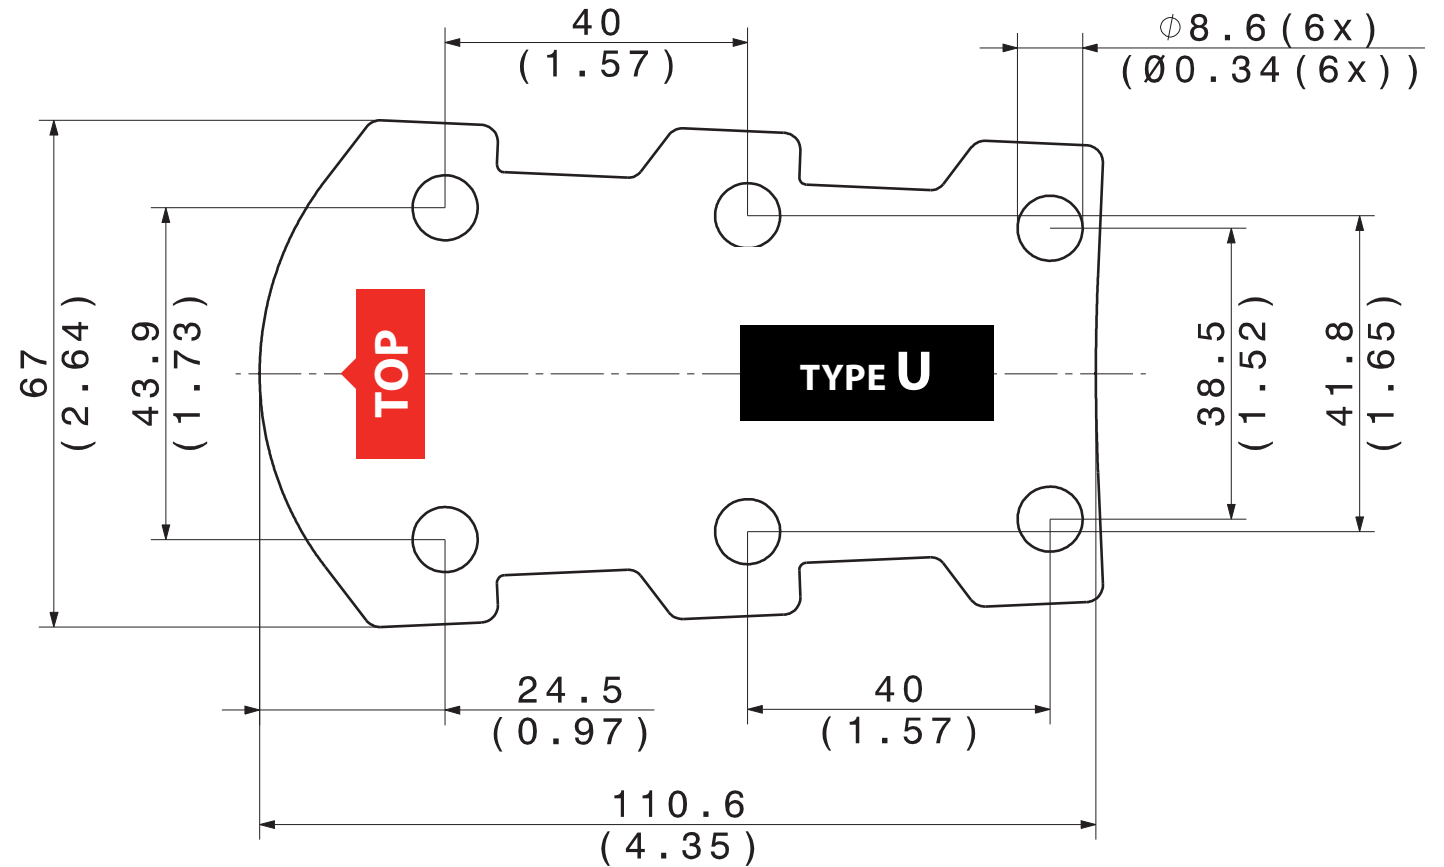

Type U

Larrivee

OM-3