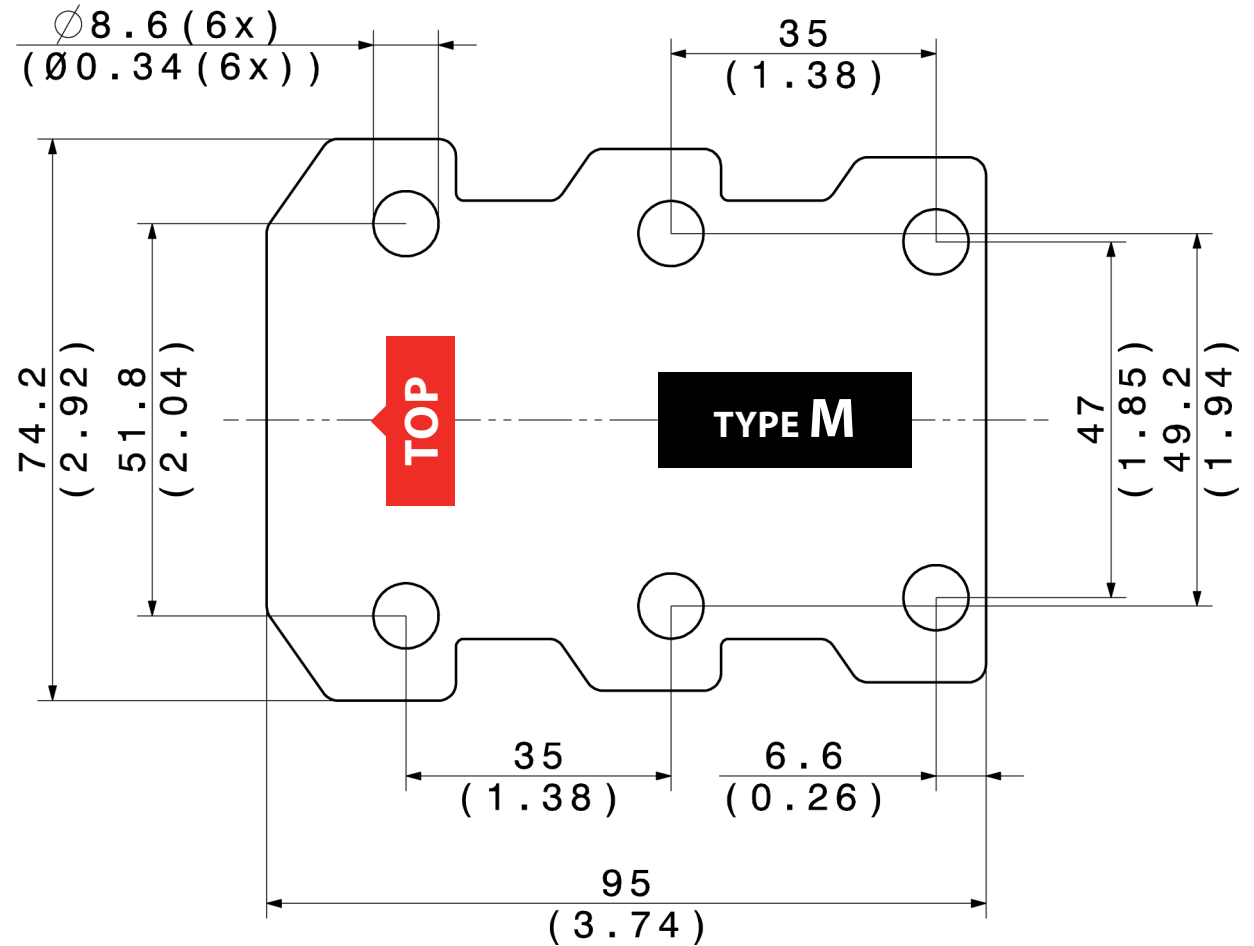

Type M

Guild

F 20 Standard
F 30 STD
F 30 Aragon
F 30 RCE Standard
F 40 Valencia
F 46 R
F 50 CE
F 50 R
F 412 M 120 E
JF-55
D 40 Bluegrass Jubilee
D 50 CE
D 50 STD
D 55
D 125
D 150 CE