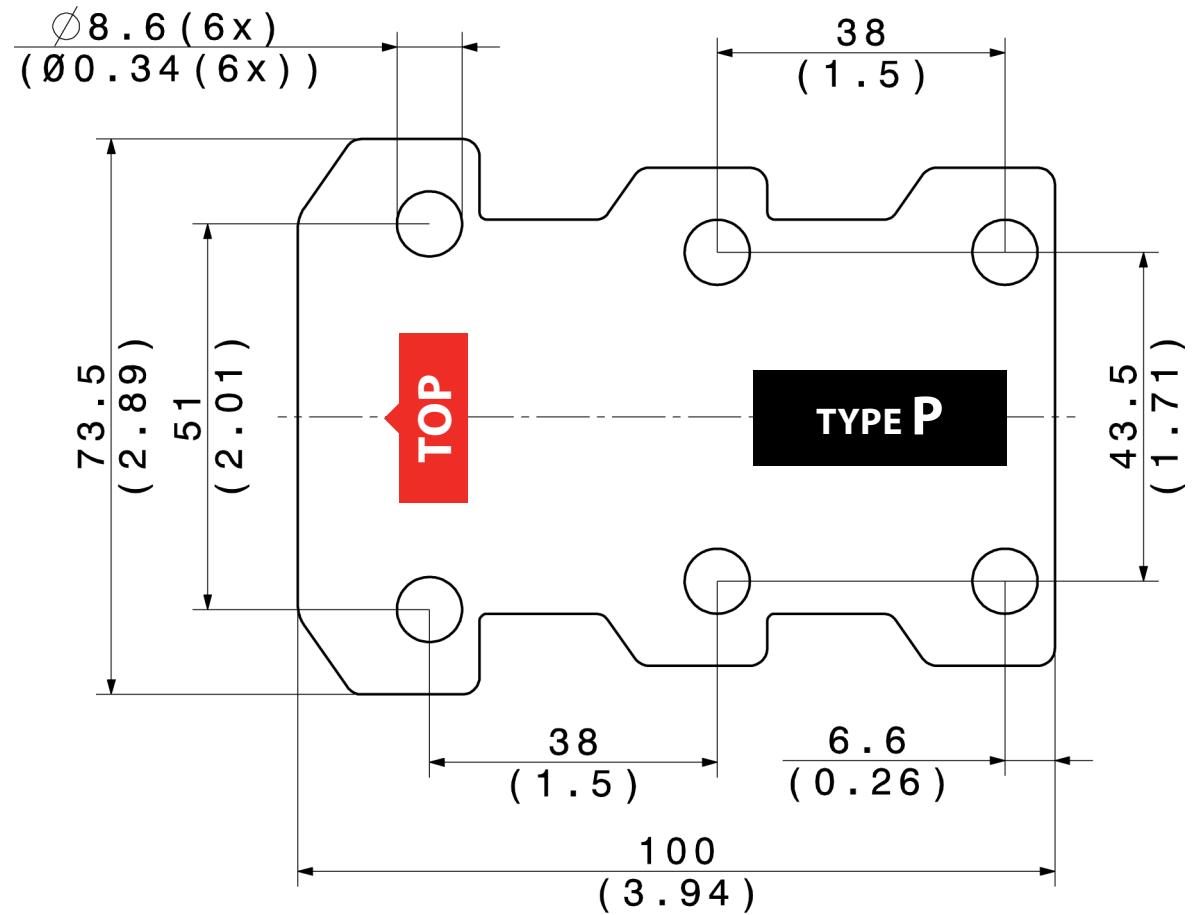

Type P

Ibanez

AFJ 95
AKJ 95
AF 151
AF 155
ArtCore AK 85
AS 93
AS 153
LGB30
LGB300
Signature Models