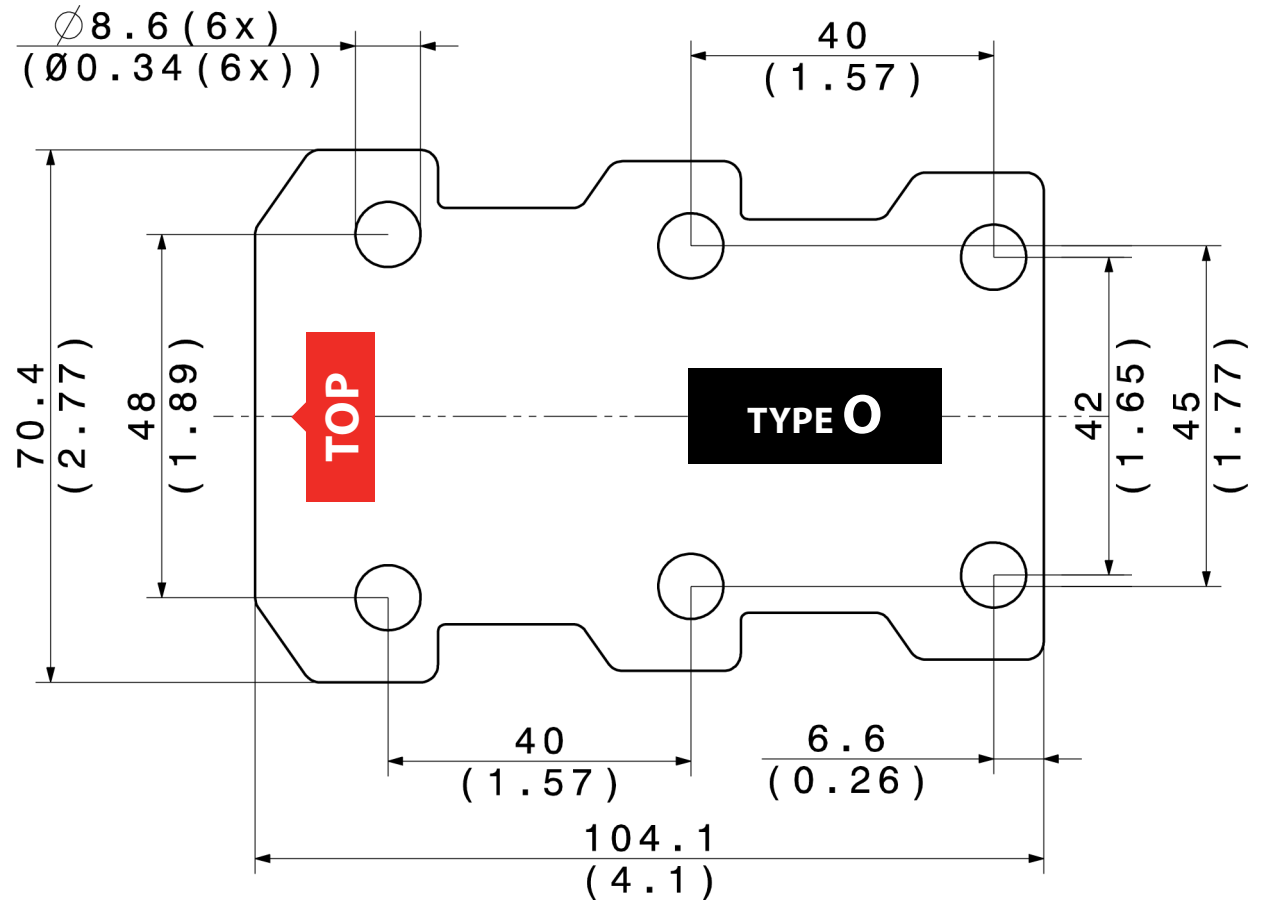

## Cort

AS E4 nat  
AS E5 nat  
Earth 1200 nat (Valute,Waverly)