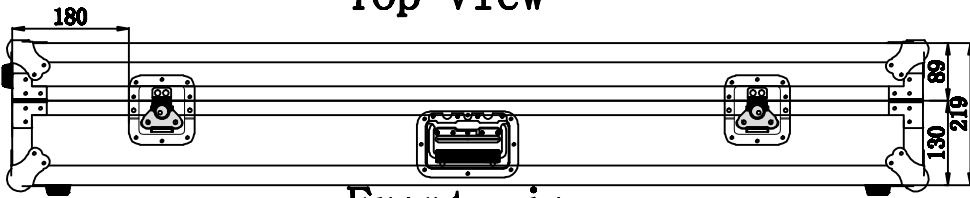

Top view

Front view

Back view

Side view

85x10x65 (H)

75x10x65 (H)

Model No.
Keys 76-P