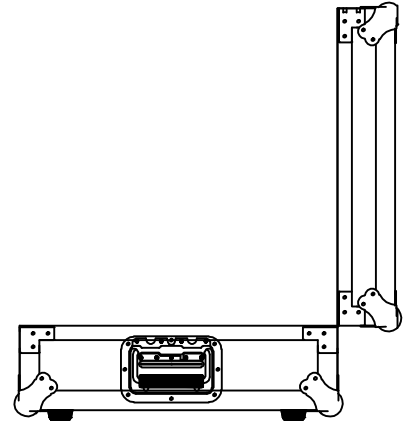

Top view

Front view

Back view

Side view

85x10x65 (H)

75x10x65 (H)

Model No.
Keys 76-P