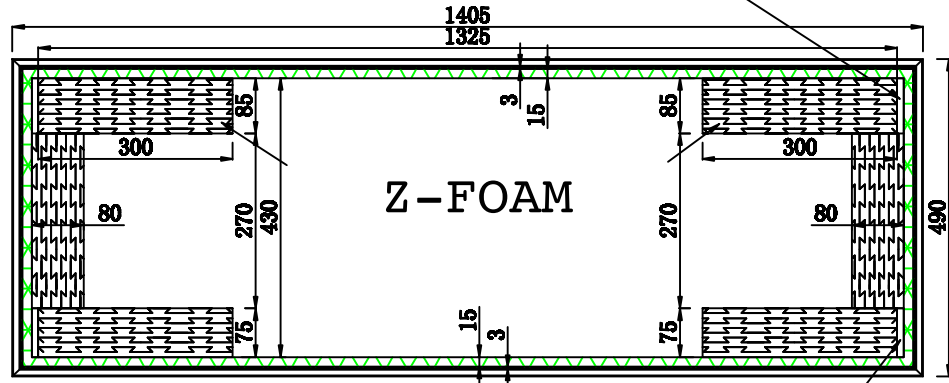

Top view

Front view

Back view

Side view

85x10x65 (H)

75x10x65 (H)

Model No.
Keys 76-P