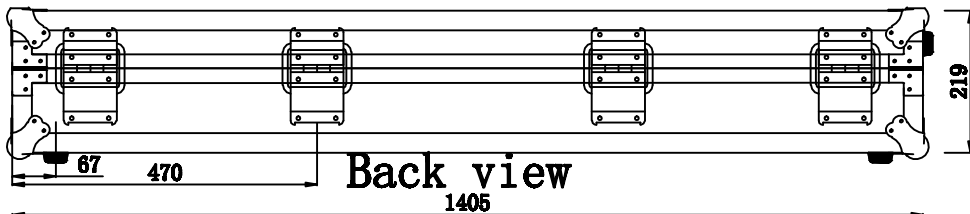

Top view

Front view

Back view

Side view

85x10x65 (H)

75x10x65 (H)

Model No.
Keys 76-P